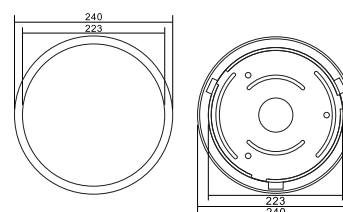

DIMENSION DRAW

Model:	Surface Panel Round
Format:	Round
Location:	Interior
Wattage:	24W
Materials:	Aluminum
Led Color:	3000K / 4000K / 6500K
Product Dimension:	Φ220mm
IP Code:	20
Fixation:	Surface
CRI :	80
Lumen Output:	2400LM
Frequency:	50/60 Hz
Beam Angle:	L°

24W 240